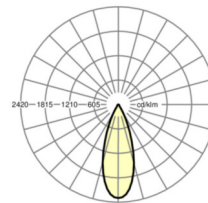

MECHANICS

Housing colour	black RAL 9005
Dimensions (LxWxDxH)	765mm x 55mm x 201mm
Weight (net)	2.5kg
Swivel and turn area (x/y/z)	+ 90° / 0° / 335°
Type of installation	Mounting rail system installation, Light structure

Dimensions

L	765 mm	Length
B	55 mm	Width
H	201 mm	Height

DEEP-LINK

<https://www.regiolux.de/en/article/19105504054>

Reference	LED 4100lm 822
ηLB	100 %
Φ ↓/↑	100 % / 0 %
UGR lat./long.	23.2 / 23.2